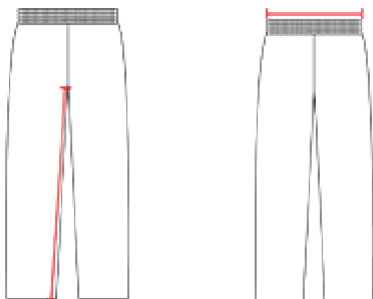

2575 00 YOUTH TRAINER YOUTH PANT

- 100% Unbrushed Polyester moisture management neece fabric
- Tapered mt in lower leg
- 10" Zippers on each outer leg
- Two deep side pockets

COLORS

SPECIFICATIONS

	XS	S	M	L	XL
Piece Weight measured in pounds	0.31	0.31	0.31	0.31	0.31
Waist Relaxed measured in inches	9 ½	10 ½	11 ½	12 ½	13 ½
Spec Inseam measured in inches	25	26 ½	27	27 ½	28
Case Count # of units per case	24	24	24	24	24

HOW TO MEASURE

These product specifications reference a product's measurements. For sizing information and guidance, please reference our sizing charts.

WAIST WIDTH

Measured across the top of the waist opening.

INSEAM

Measured from crotch point to bottom leg opening.