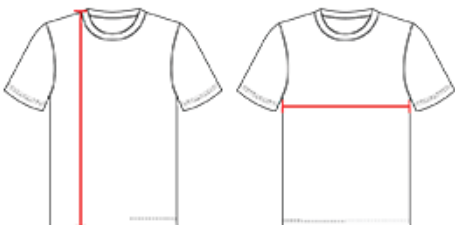

260500 YOUTH PRO-COMPRESSION L/S YOUTH CREW

- Badger heat seal logo on left sleeve
- 83% Polyester/17% Spandex moisture management fabric
- Self-fabric collar
- Stretch Body Fit
- Double-needle hem

COLORS

SPECIFICATIONS

	S	M	L	XL
Piece Weight measured in pounds	0.29	0.29	0.29	0.29
Spec Body Length measured in inches	20 3/4	21 1/2	22 1/4	23
Spec Chest Width measured in inches	11 1/2	13	14 1/2	16
Case Count # of units per case	36	36	36	36

HOW TO MEASURE

These product specifications reference a product's measurements. For sizing information and guidance, please reference our sizing charts.

BODY LENGTH

Measured from the top of the shoulder to bottom of the back.

CHEST WIDTH

Measured across the chest at its fullest part while laid flat.