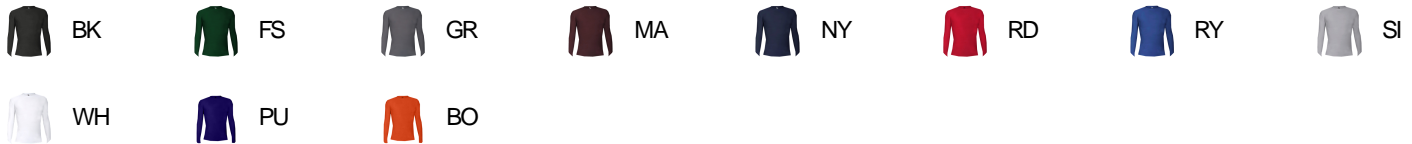

260500 YOUTH PRO-COMPRESSION L/S YOUTH CREW

- Badger heat seal logo on left sleeve
- 83% Polyester/17% Spandex moisture management fabric
- Self-fabric collar
- Stretch Body Fit
- Double-needle hem

COLORS

SPECIFICATIONS

	S	M	L	XL
Piece Weight measured in pounds	0.29	0.29	0.29	0.29
Spec Body Length measured in inches	20 3/4	21 1/2	22 1/4	23
Spec Chest Width measured in inches	11 1/2	13	14 1/2	16
Case Count # of units per case	36	36	36	36