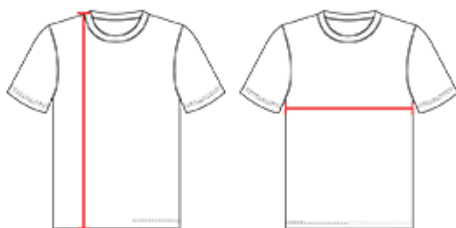

HOW TO MEASURE

These product specifications reference a product's measurements. For sizing information and guidance, please reference our sizing charts.

BODY LENGTH

Measured from the top of the shoulder to bottom of the back.

CHEST WIDTH

Measured across the chest at its fullest part while laid flat.