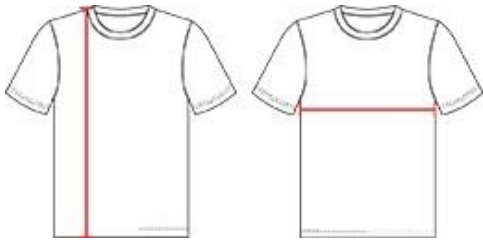

266200 YOUTH B-COREYOUTH TANK

- May be branded Alleson Athletic on the inside - all other aspects of the product will remain the same
- 100% polyester moisture management/antimicrobial performance fabric
- Double-needle hem
- Self-fabric binding neck and armhole

COLORS

SPECIFICATIONS

	XS	S	M	L	XL
Piece Weight measured in pounds	0.24	0.24	0.24	0.24	0.24
Spec Body Length measured in inches	20	21	22	23	24
Spec Chest Width measured in inches	13	14	15	16	17
Case Count # of units per case	36	36	36	36	36

HOWTOMEASURE

These product specifications reference a product's measurements.
For sizing information and guidance, please reference our sizing charts.

BODY LENGTH

Measured on the front from the shoulder/neck intersection to the bottom of the garment.

CHEST WIDTH

Measured across the chest, 1" below the armhole seam.