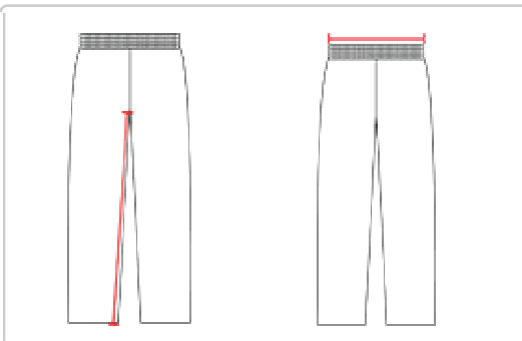

268100 YOUTH RAINRESISTYOUTH PANT

- 100% polyester with special breathable water repellant coating
- Reflective metallic grey piping
- Zipper closure back pocket with self-fabric cover and satin lining

COLORS

SPECIFICATIONS

	XS	S	M	L	XL
Piece Weight measured in pounds	0.00	0.00	0.00	0.00	0.00
Waist Relaxed measured in inches	9	10 ½	12	13 ½	15
Inseam measured in inches	18 ½	20 ½	22 ½	24 ½	26 ½
Case Count # of units per case	24	24	24	24	24

These product specifications reference a product's measurements. For sizing information and guidance, please reference our sizing charts.

WAIST WIDTH

Measured across the top of the waist opening.

INSEAM

Measured from crotch point to bottom leg opening.