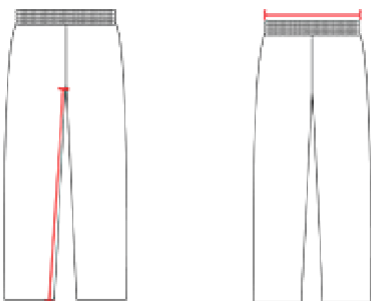

2724 00 YOUTH OUTER-CORE YOUTH PANT

- 100% Polyester fabric
- Covered elastic waistband & drawcord
- Two deep side pockets
- Tapered mt in lower legs
- 9" zippers on each outer leg

COLORS

SPECIFICATIONS

	XS	S	M	L	XL
Piece Weight measured in pounds	0.00	0.00	0.00	0.00	0.00
Waist Relaxed measured in inches	9 ½	10 ½	11 ½	12 ½	13 ½
Inseam measured in inches	24	25	26	27	28
Case Count # of units per case	1	1	1	1	1

HOW TO MEASURE

These product specifications reference a product's measurements. For sizing information and guidance, please reference our sizing charts.

WAIST WIDTH

Measured across the top of the waist opening.

INSEAM

Measured from crotch point to bottom leg opening.