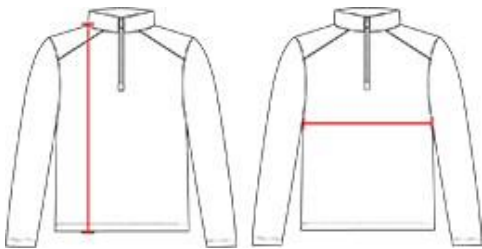

410200 MEN'S B-CORE1/4ZIP

- Badger heat seal logo on left sleeve
- Badger Sport paneled shoulder for maximum movement
- 100% polyester moisture management/antimicrobial performance fabric
- Contrast zipper and inner collar
- Self-fabric collar with 8" locking zipper

COLORS

SPECIFICATIONS

	XS	S	M	L	XL	2XL	3XL	4XL
Piece Weight measured in pounds	0.37	0.37	0.37	0.37	0.37	0.37	0.37	0.37
Spec Body Length measured in inches	26	27	28	29	30	31	32	33
Spec Chest Width measured in inches	18	19	21	23	25	27	29	31
Case Count # of units per case	36	36	36	36	36	36	24	24

HOWTOMEASURE

These product specifications reference a product's measurements.
For sizing information and guidance, please reference our sizing charts.

BODY LENGTH

Measured on the front from the shoulder/neck intersection to the bottom of the garment.