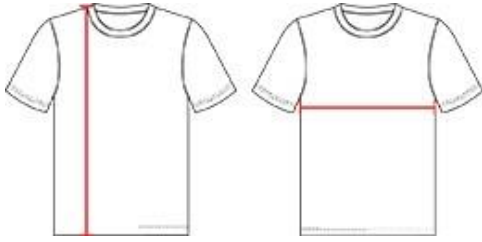

410800 MEN'S B-CORE SLEEVELESS HOOD TEE

- 100% polyester moisture management/antimicrobial performance fabric
- Badger sport shoulder for maximum movement
- Self-fabric hood with drawcord
- Double-needle hem
- Badger heat seal logo on lower left front body.

COLORS

SPECIFICATIONS

	XS	S	M	L	XL	2XL	3XL	4XL
Piece Weight measured in pounds	0.48	0.48	0.48	0.48	0.48	0.48	0.48	0.48
Spec Body Length measured in inches	28	29	30	31	32	33	34	35
Spec Chest Width measured in inches	18	19	21	23	25	27	29	31
Case Count # of units per case	36	36	36	36	36	36	24	24

HOW TO MEASURE

These product specifications reference a product's measurements.
For sizing information and guidance, please reference our sizing charts.

BODY LENGTH

Measured on the front from the shoulder/neck intersection to the bottom of the garment.

CHEST WIDTH

Measured across the chest, 1" below the armhole seam.