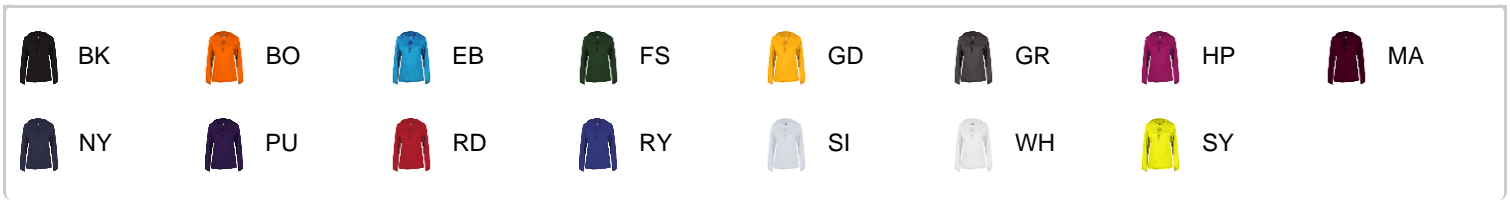

416500 WOMEN'S B-COREL/SWOMEN'SHOODTEE

- Badger heat seal logo on left sleeve
- Self-fabric hood with drawcord
- Badger Sport paneled shoulder for maximum movement
- 100% Polyester moisture management/antimicrobial performance fabric
- Double-needle hem
- Thumbholes in sleeves

COLORS

SPECIFICATIONS

	XS	S	M	L	XL	2XL
Piece Weight measured in pounds	0.36	0.36	0.36	0.36	0.36	0.36
Spec Body Length measured in inches	24	25	26	27	28	29
Spec Chest Width measured in inches	14 ½	16	17 ½	19	20 ½	22
Case Count # of units per case	36	36	36	36	36	36