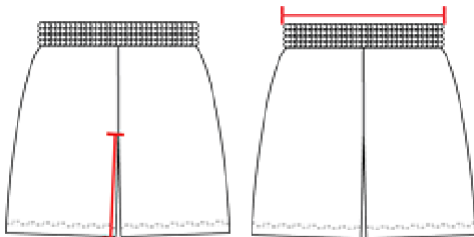

411800 WOMEN'S PACERWOMEN'SSHORT

- 3" inseam
- Badger heat seal logo on left hip
- Piped side panel and hem
- 100% Polyester moisture management/antimicrobial performance fabric
- 1.5" Elastic waistband with drawcord

COLORS

SPECIFICATIONS

	XS	S	M	L	XL	2XL
Piece Weight measured in pounds	0.26	0.26	0.26	0.26	0.26	0.26
Waist Relaxed measured in inches	12 ½	13 ½	14 ½	15 ½	16 ½	17 ½
Spec Inseam measured in inches	3 1/2	3 1/2	3 1/2	3 1/2	3 1/2	3 1/2
Case Count # of units per case	36	36	36	36	36	36

HOWTOMEASURE

These product specifications reference a product's measurements. For sizing information and guidance, please reference our sizing charts.

INSEAM

Measured from crotch point to bottom leg opening.

WAIST WIDTH

Measured across the top of the waist opening.