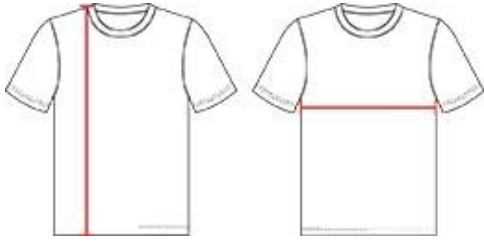

412000 MEN'S B-CORETEE

- Badger heat seal logo on left sleeve
- Self-fabric collar
- Badger Sport paneled shoulder for maximum movement
- 100% polyester moisture management/antimicrobial performance fabric
- Double-needle hem

COLORS

SPECIFICATIONS

	XS	S	M	L	XL	2XL	3XL	4XL	5XL
Piece Weight measured in pounds	0.36	0.36	0.36	0.36	0.36	0.36	0.36	0.36	0.36
Spec Body Length measured in inches	28	29	30	31	32	33	34	35	36
Spec Chest Width measured in inches	17	19	21	23	25	27	29	31	32
Case Count # of units per case	36	36	36	36	36	36	24	24	24

HOWTOMEASURE

These product specifications reference a product's measurements.
For sizing information and guidance, please reference our sizing charts.

BODY LENGTH

Measured on the front from the shoulder/neck intersection to the bottom of the garment.

CHEST WIDTH

Measured across the chest, 1" below the armhole seam.