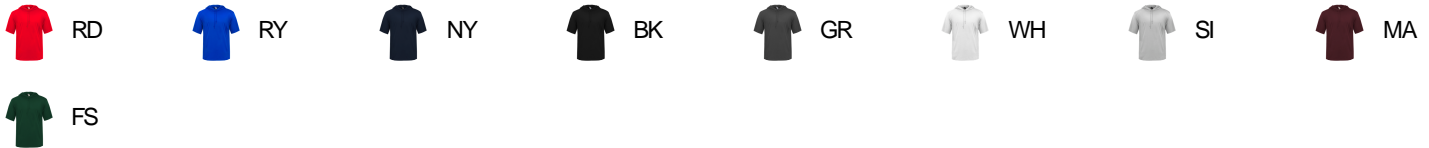

# # 412300 MEN'S B-CORES/SHOOD TEE

- 100% Polyester moisture management/antimicrobial performance fabric
- Badger sport shoulder for maximum movement
- Self-fabric hood with drawcord
- Double-needle hem
- Badger heat seal logo on left sleeve

## COLORS