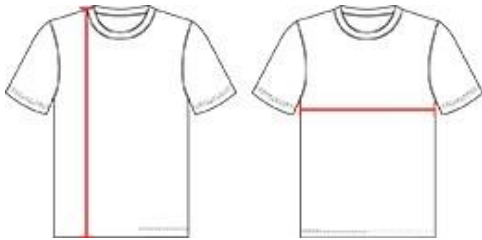

412400 MEN'S B-COREV-NECKTEE

- Badger heat seal logo on left sleeve
- Self-fabric collar
- Badger Sport paneled shoulder for maximum movement
- 100% Polyester moisture management/antimicrobial performance fabric
- Double-needle hem

COLORS

SPECIFICATIONS

	XS	S	M	L	XL	2XL	3XL	4XL
Piece Weight measured in pounds	0.36	0.36	0.36	0.36	0.36	0.36	0.36	0.36
Spec Body Length measured in inches	28	29	30	31	32	33	34	35
Spec Chest Width measured in inches	17	19	21	23	25	27	29	31
Case Count # of units per case	36	36	36	36	36	36	24	24

HOWTOMEASURE

These product specifications reference a product's measurements.
For sizing information and guidance, please reference our sizing charts.

BODY LENGTH

Measured on the front from the shoulder/neck intersection to the bottom of the garment.

CHEST WIDTH

Measured across the chest, 1" below the armhole seam.