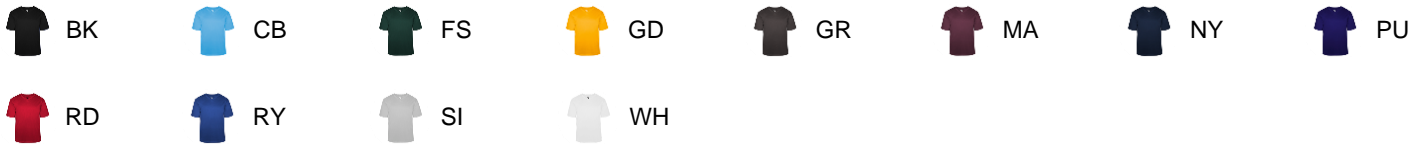

412400 MEN'S B-COREV-NECKTEE

- Badger heat seal logo on left sleeve
- Self-fabric collar
- Badger Sport paneled shoulder for maximum movement
- 100% Polyester moisture management/antimicrobial performance fabric
- Double-needle hem

COLORS

SPECIFICATIONS

	XS	S	M	L	XL	2XL	3XL	4XL
Piece Weight measured in pounds	0.36	0.36	0.36	0.36	0.36	0.36	0.36	0.36
Spec Body Length measured in inches	28	29	30	31	32	33	34	35
Spec Chest Width measured in inches	17	19	21	23	25	27	29	31
Case Count # of units per case	36	36	36	36	36	36	24	24