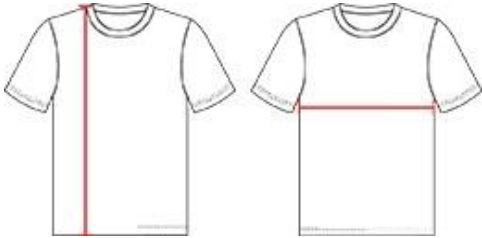

412900 MEN'S B-COREREV.TANK

- Badger size jock tag
- 100% Polyester moisture management/antimicrobial performance fabric
- Each layer individually hemmed for easy screening
- Double-needle hem
- Reversible

COLORS

SPECIFICATIONS

	S	M	L	XL	2XL	3XL
Piece Weight measured in pounds	0.54	0.54	0.54	0.54	0.54	0.54
Spec Body Length measured in inches	30	31	32	33	34	35
Spec Chest Width measured in inches	18	20	22	24	26	28
Case Count # of units per case	36	36	36	36	36	24

HOWTOMEASURE

These product specifications reference a product's measurements.
For sizing information and guidance, please reference our sizing charts.

BODY LENGTH

Measured on the front from the shoulder/neck intersection to the bottom of the garment.

CHEST WIDTH

Measured across the chest, 1" below the armhole seam.