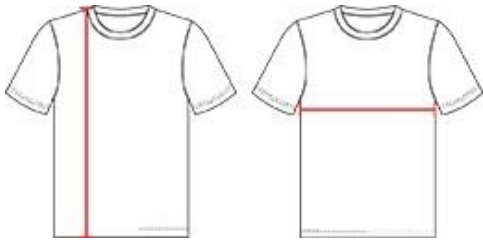

413000 MEN'S B-CORE SLEEVELESS TEE

- Self-fabric collar
- Badger Sport paneled shoulder for maximum movement
- 100% Polyester moisture management/antimicrobial performance fabric
- Badger heat seal logo on center back
- Double-needle hem

COLORS

SPECIFICATIONS

	S	M	L	XL	2XL	3XL	4XL
Piece Weight measured in pounds	0.23	0.23	0.23	0.23	0.23	0.23	0.23
Spec Body Length measured in inches	29	30	31	32	33	34	35
Spec Chest Width measured in inches	19	21	23	25	27	29	31
Case Count # of units per case	36	36	36	36	36	24	24

HOW TO MEASURE

These product specifications reference a product's measurements.
For sizing information and guidance, please reference our sizing charts.

BODY LENGTH

Measured on the front from the shoulder/neck intersection to the bottom of the garment.

CHEST WIDTH

Measured across the chest, 1" below the armhole seam.