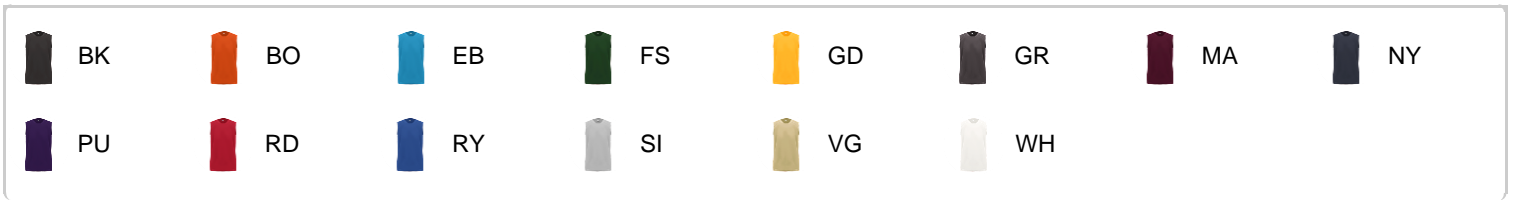

413000 MEN'S B-CORE SLEEVELESS TEE

- Self-fabric collar
- Badger Sport paneled shoulder for maximum movement
- 100% Polyester moisture management/antimicrobial performance fabric
- Badger heat seal logo on center back
- Double-needle hem

COLORS

SPECIFICATIONS

	S	M	L	XL	2XL	3XL	4XL
Piece Weight measured in pounds	0.23	0.23	0.23	0.23	0.23	0.23	0.23
Spec Body Length measured in inches	29	30	31	32	33	34	35
Spec Chest Width measured in inches	19	21	23	25	27	29	31
Case Count # of units per case	36	36	36	36	36	24	24