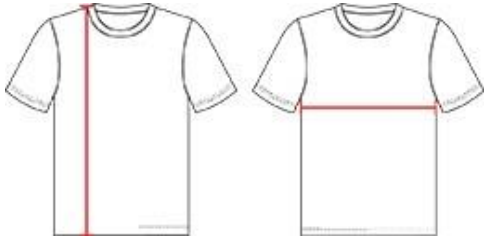

# # 41310 0 MEN'S LINEEMBOSSEDTTEE

- Badger heat seal logo on left sleeve
- Self-fabric collar
- Badger Sport paneled shoulder for maximum movement
- 100% Polyester moisture management/antimicrobial performance fabric
- Embossed linear pattern over entire body
- Double-needle hem

## COLORS

## SPECIFICATIONS

	XS	S	M	L	XL	2XL	3XL	4XL
<b>Piece Weight</b> measured in pounds	0.36	0.36	0.36	0.36	0.36	0.36	0.36	0.36
<b>Spec Body Length</b> measured in inches	28	29	30	31	32	33	34	35
<b>Spec Chest Width</b> measured in inches	17	19	21	23	25	27	29	31
<b>Case Count</b> # of units per case	36	36	36	36	36	36	24	24

### **BODY LENGTH**

Measured on the front from the shoulder/neck intersection to the bottom of the garment.