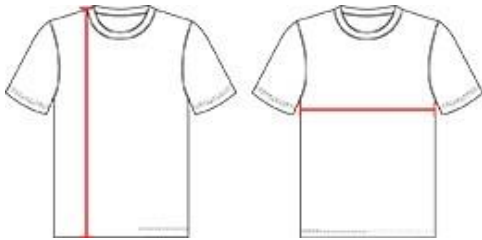

414000 MEN'S DIGITALHOOKTEE

- Badger heat seal logo on left sleeve
- Self-fabric collar
- 100% Polyester moisture management/antimicrobial performance fabric
- Double-needle hem
- Sublimated panel inserts

COLORS

SPECIFICATIONS

	XS	S	M	L	XL	2XL	3XL	4XL
Piece Weight measured in pounds	0.36	0.36	0.36	0.36	0.36	0.36	0.36	0.36
Spec Body Length measured in inches	28	29	30	31	32	33	34	35
Spec Chest Width measured in inches	17	19	21	23	25	27	29	31
Case Count # of units per case	36	36	36	36	36	36	24	24

HOWTOMEASURE

These product specifications reference a product's measurements.
For sizing information and guidance, please reference our sizing charts.

BODY LENGTH

Measured on the front from the shoulder/neck intersection to the bottom of the garment.

CHEST WIDTH

Measured across the chest, 1" below the armhole seam.