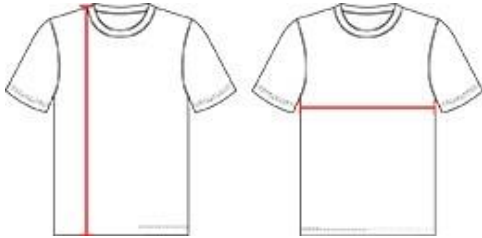

414400 MEN'S HOOKTEE

- Badger heat seal logo on left sleeve
- Self-fabric collar
- 100% Polyester moisture management/antimicrobial performance fabric
- Contrast side and sleeve panel inserts
- Double-needle hem

COLORS

SPECIFICATIONS

| | S | M | L | XL | 2XL | 3XL | 4XL |
|---|------|------|------|------|------|------|------|
| Piece Weight measured in pounds | 0.36 | 0.36 | 0.36 | 0.36 | 0.36 | 0.36 | 0.36 |
| Spec Body Length measured in inches | 29 | 30 | 31 | 32 | 33 | 34 | 35 |
| Spec Chest Width measured in inches | 19 | 21 | 23 | 25 | 27 | 29 | 31 |
| Case Count # of units per case | 36 | 36 | 36 | 36 | 36 | 24 | 24 |

HOWTOMEASURE

These product specifications reference a product's measurements.
For sizing information and guidance, please reference our sizing charts.

BODY LENGTH

Measured on the front from the shoulder/neck intersection to the bottom of the garment.

CHEST WIDTH

Measured across the chest, 1" below the armhole seam.