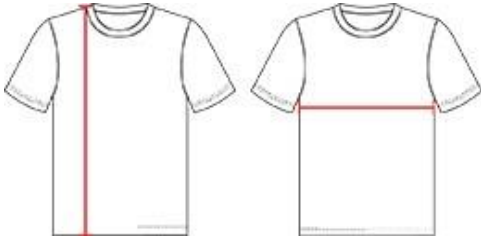

# # 416200 WOMEN'S B-COREWOMEN'SV-NECKTEE

- Badger heat seal logo on left sleeve
- Self-fabric collar
- Badger Sport paneled shoulder for maximum movement
- 100% polyester moisture management/antimicrobial performance fabric
- Double-needle hem

## COLORS

## SPECIFICATIONS

|   | XS   | S    | M    | L    | XL   | 2XL  |
|---|------|------|------|------|------|------|
| <b>Piece Weight</b><br>measured in pounds     | 0.36 | 0.36 | 0.36 | 0.36 | 0.36 | 0.36 |
| <b>Spec Body Length</b><br>measured in inches | 25   | 26   | 27   | 28   | 29   | 30   |
| <b>Spec Chest Width</b><br>measured in inches | 16   | 17 ½ | 19   | 21   | 23   | 25   |
| <b>Case Count</b><br># of units per case      | 36   | 36   | 36   | 36   | 36   | 36   |

## HOWTOMEASURE

These product specifications reference a product's measurements.  
For sizing information and guidance, please reference our sizing charts.

**BODY LENGTH**

Measured on the front from the shoulder/neck intersection to the bottom of the garment.