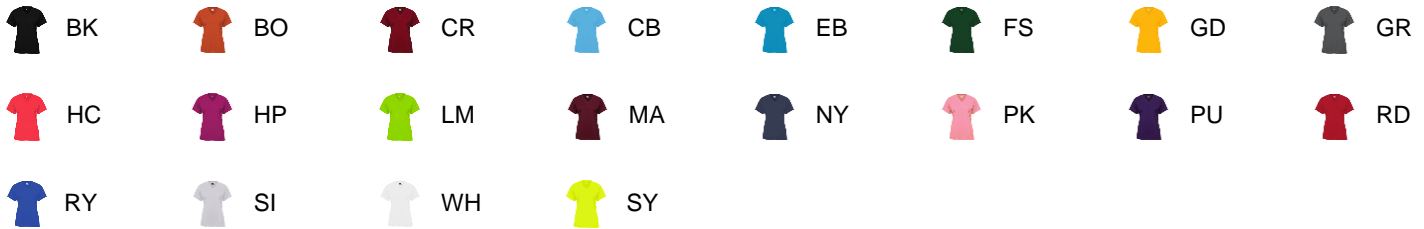

# # 416200 WOMEN'S B-COREWOMEN'SV-NECKTEE

- Badger heat seal logo on left sleeve
- Self-fabric collar
- Badger Sport paneled shoulder for maximum movement
- 100% polyester moisture management/antimicrobial performance fabric
- Double-needle hem

## COLORS