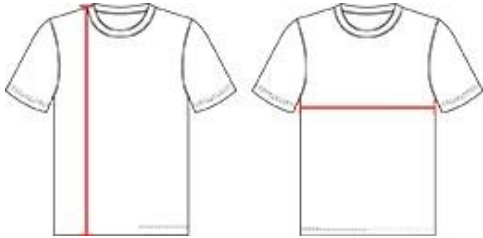

# # 416300 WOMEN'S B-COREWOMEN'SSLEEVELESSTEE

- Badger Sport paneled shoulder for maximum movement
- 100% polyester moisture management/antimicrobial performance fabric
- Self-fabric lap v-neck
- Badger heat seal logo on center back
- Double-needle hem

## COLORS

 BK	 BO	 CR	 CB	 EB	 FS	 GD	 GR
 HC	 HP	 LM	 MA	 NY	 PK	 PU	 RD
 RY	 SI	 WH	 SY				

## SPECIFICATIONS

	XS	S	M	L	XL	2XL
<b>Piece Weight</b> measured in pounds	0.36	0.36	0.36	0.36	0.36	0.36
<b>Spec Body Length</b> measured in inches	25	26	27	28	29	30
<b>Spec Chest Width</b> measured in inches	14 ½	16 ½	18	20	22	24
<b>Case Count</b> # of units per case	36	36	36	36	36	36

## HOWTOMEASURE

These product specifications reference a product's measurements.  
For sizing information and guidance, please reference our sizing charts.

**BODY LENGTH**

Measured on the front from the shoulder/neck intersection to the bottom of the garment.