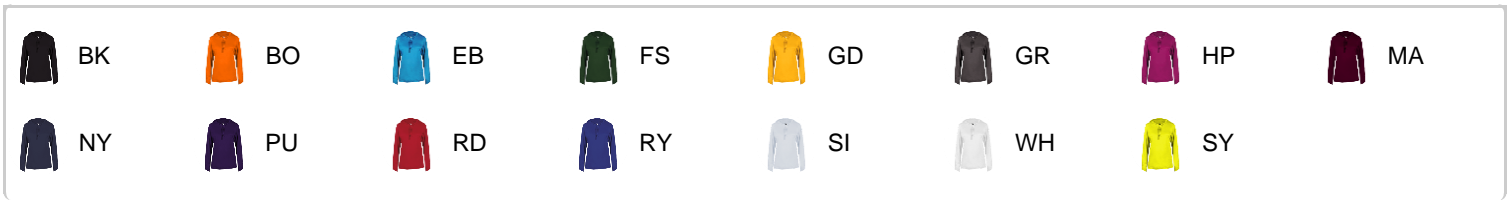

416500 WOMEN'S B-COREL/SWOMEN'SHOODTEE

- Badger heat seal logo on left sleeve
- Self-fabric hood with drawcord
- Badger Sport paneled shoulder for maximum movement
- 100% Polyester moisture management/antimicrobial performance fabric
- Double-needle hem
- Thumbholes in sleeves

COLORS

SPECIFICATIONS

	XS	S	M	L	XL	2XL
Piece Weight measured in pounds	0.36	0.36	0.36	0.36	0.36	0.36
Spec Body Length measured in inches	25	26	27	28	29	30
Spec Chest Width measured in inches	16 ½	17 ½	19	21	23	25
Case Count # of units per case	36	36	36	36	36	36