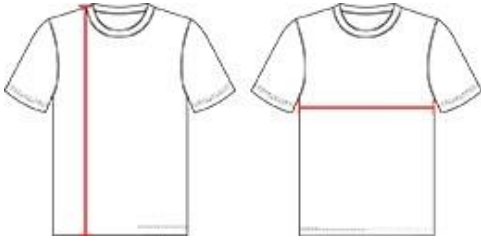

# # 416900 WOMEN'S B-COREREV.WOMEN'STANK

- Badger size jock tag
- 100% Polyester moisture management/antimicrobial performance fabric
- Each layer individually hemmed for easy screening
- Reversible

## COLORS

## SPECIFICATIONS

	XS	S	M	L	XL	2XL
<b>Piece Weight</b> measured in pounds	0.36	0.36	0.36	0.36	0.36	0.36
<b>Spec Body Length</b> measured in inches	26 ½	27 ½	28 ½	29 ½	30 ½	31 ½
<b>Spec Chest Width</b> measured in inches	17	18 ½	20	21 ½	23	24 ½
<b>Case Count</b> # of units per case	36	36	36	36	36	36

## HOWTOMEASURE

These product specifications reference a product's measurements.  
For sizing information and guidance, please reference our sizing charts.

**BODY LENGTH**

Measured on the front from the shoulder/neck intersection to the bottom of the garment.