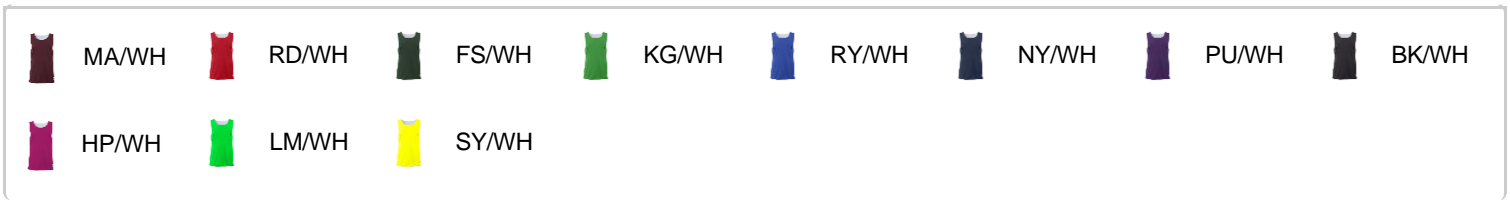

# # 416900 WOMEN'S B-COREREV.WOMEN'STANK

- Badger size jock tag
- 100% Polyester moisture management/antimicrobial performance fabric
- Each layer individually hemmed for easy screening
- Reversible

## COLORS