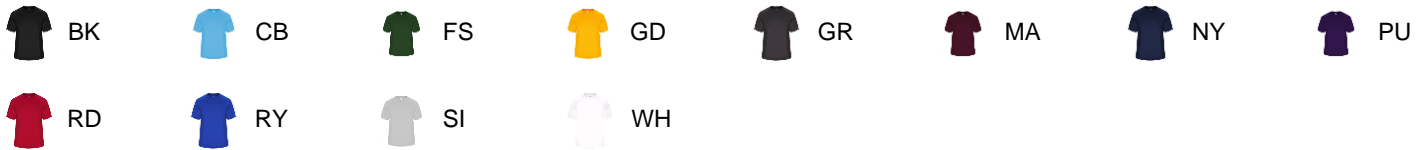

# # 417000 MEN'S VENTBACKTEE

- Badger heat seal logo on left sleeve
- Self-fabric collar
- Badger Sport paneled shoulder for maximum movement
- 100% polyester moisture management/antimicrobial performance fabric
- Double-needle hem
- 100% Polyester Arrow mesh fabric vented back for breathability

## COLORS