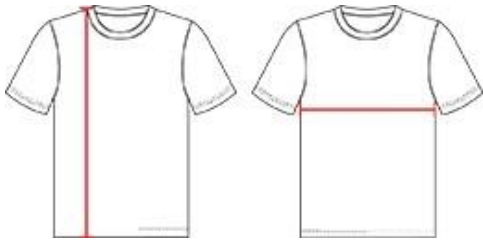

# # 417000 MEN'S VENTBACKTEE

- Badger heat seal logo on left sleeve
- Self-fabric collar
- Badger Sport paneled shoulder for maximum movement
- 100% polyester moisture management/antimicrobial performance fabric
- Double-needle hem
- 100% Polyester Arrow mesh fabric vented back for breathability

## COLORS

## SPECIFICATIONS

	XS	S	M	L	XL	2XL	3XL	4XL
<b>Piece Weight</b> measured in pounds	0.36	0.36	0.36	0.36	0.36	0.36	0.36	0.36
<b>Spec Body Length</b> measured in inches	28	29	30	31	32	33	34	35
<b>Spec Chest Width</b> measured in inches	17	19	21	23	25	27	29	31
<b>Case Count</b> # of units per case	36	36	36	36	36	36	24	36

## HOWTOMEASURE

These product specifications reference a product's measurements.  
For sizing information and guidance, please reference our sizing charts.

**BODY LENGTH**

Measured on the front from the shoulder/neck intersection to the bottom of the garment.