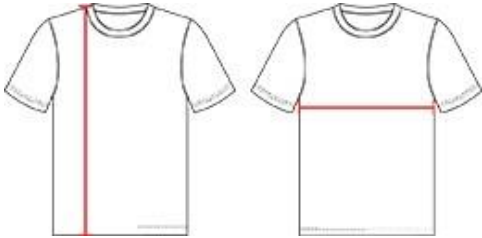

# # 417100 MEN'S TONALBLENDTEE

- Badger heat seal logo on left sleeve
- Self-fabric collar
- Badger Sport paneled shoulder for maximum movement
- Double-needle hem
- 100% Sublimated Polyester moisture management/antimicrobial fabric

## COLORS

## SPECIFICATIONS

	XS	S	M	L	XL	2XL	3XL	4XL
<b>Piece Weight</b> measured in pounds	0.36	0.36	0.36	0.36	0.36	0.36	0.36	0.36
<b>Spec Body Length</b> measured in inches	28	29	30	31	32	33	34	35
<b>Spec Chest Width</b> measured in inches	17	19	21	23	25	27	29	31
<b>Case Count</b> # of units per case	36	36	36	36	36	36	24	24

## HOWTOMEASURE

These product specifications reference a product's measurements.  
For sizing information and guidance, please reference our sizing charts.

**BODY LENGTH**

Measured on the front from the shoulder/neck intersection to the bottom of the garment.