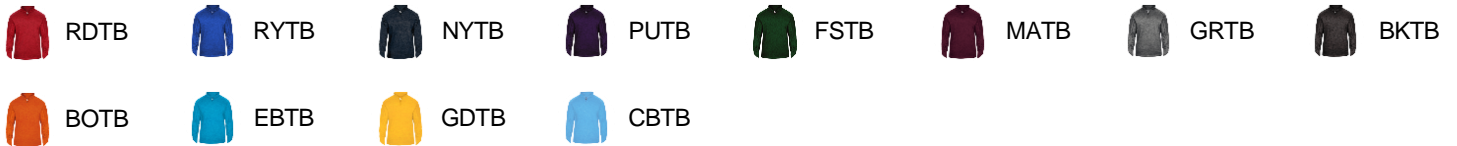

417200 MEN'S TONALBLEND1/4ZIP

- Badger heat seal logo on left sleeve
- Badger Sport paneled shoulder for maximum movement
- Double-needle hem
- 100% Sublimated Polyester moisture management/antimicrobial fabric
- Self-fabric collar with 8" locking zipper

COLORS

SPECIFICATIONS

	XS	S	M	L	XL	2XL	3XL	4XL
Piece Weight measured in pounds	0.36	0.36	0.36	0.36	0.36	0.36	0.36	0.36
Spec Body Length measured in inches	26	27	28	29	30	31	32	33
Spec Chest Width measured in inches	18	19	21	23	25	27	29	31
Case Count # of units per case	36	36	36	36	36	36	24	24