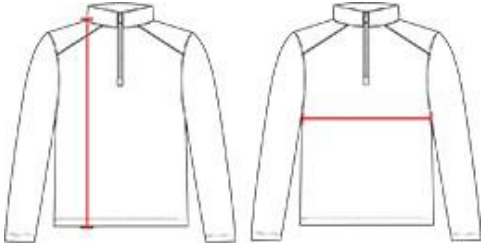

417200 MEN'S TONALBLEND1/4ZIP

- Badger heat seal logo on left sleeve
- Badger Sport paneled shoulder for maximum movement
- Double-needle hem
- 100% Sublimated Polyester moisture management/antimicrobial fabric
- Self-fabric collar with 8" locking zipper

COLORS

SPECIFICATIONS

	XS	S	M	L	XL	2XL	3XL	4XL
Piece Weight measured in pounds	0.36	0.36	0.36	0.36	0.36	0.36	0.36	0.36
Spec Body Length measured in inches	26	27	28	29	30	31	32	33
Spec Chest Width measured in inches	18	19	21	23	25	27	29	31
Case Count # of units per case	36	36	36	36	36	36	24	24

HOWTOMEASURE

These product specifications reference a product's measurements.
For sizing information and guidance, please reference our sizing charts.

BODY LENGTH

Measured on the front from the shoulder/neck intersection to the bottom of the garment.