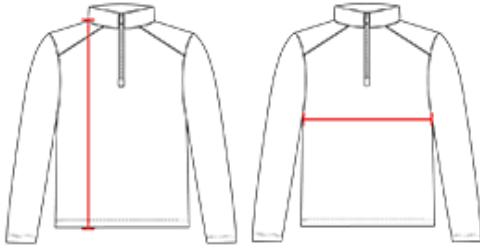

These product specifications reference a product's measurements.
For sizing information and guidance, please reference our sizing charts.

BODY LENGTH

Measured on the front from the shoulder/neck intersection to the bottom of the garment.

CHEST WIDTH

Measured across the chest, 1" below the armhole seam.