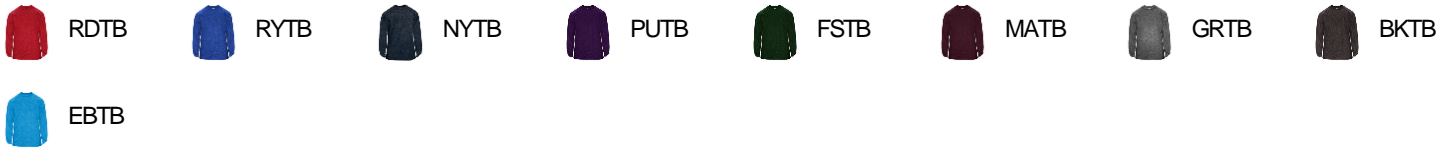

COLORS

SPECIFICATIONS

	XS	S	M	L	XL	2XL	3XL	4XL
Piece Weight measured in pounds	0.36	0.36	0.36	0.36	0.36	0.36	0.36	0.36
Spec Body Length measured in inches	28	29 1/2	30 1/2	31 1/2	32 1/2	33 1/2	34 1/2	35 1/2
Spec Chest Width measured in inches	17	19	21	23	25	27	29	31
Case Count # of units per case	36	36	36	36	36	36	24	24

HOWTOMEASURE