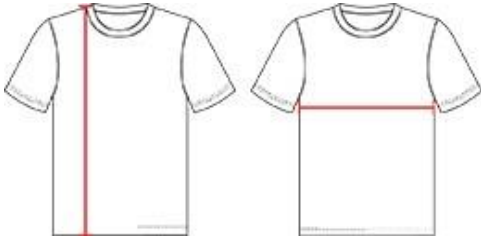

4175 00 WOMEN'S TONAL BLEND WOMEN'S V-NECK TEE

- Badger heat seal logo on left sleeve
- Self-fabric collar
- Badger Sport paneled shoulder for maximum movement
- Double-needle hem
- 100% Sublimated Polyester moisture management/antimicrobial fabric

COLORS

SPECIFICATIONS

	XS	S	M	L	XL	2XL
Piece Weight measured in pounds	0.36	0.36	0.36	0.36	0.36	0.36
Spec Body Length measured in inches	25	26	27	28	29	30
Spec Chest Width measured in inches	16	17 ½	19	21	23	25
Case Count # of units per case	36	36	36	36	36	36

HOW TO MEASURE

These product specifications reference a product's measurements.
For sizing information and guidance, please reference our sizing charts.

BODY LENGTH

Measured on the front from the shoulder/neck intersection to the bottom of the garment.

CHEST WIDTH

Measured across the chest, 1" below the armhole seam.