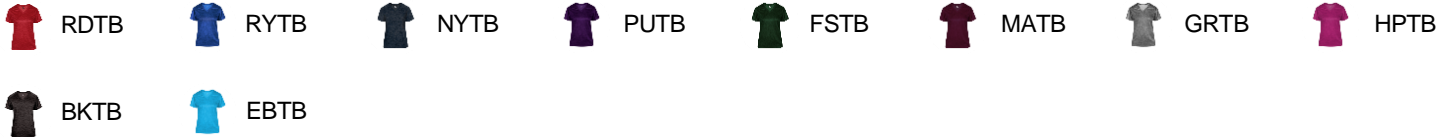

4175 00 WOMEN'S TONAL BLEND WOMEN'S V-NECK TEE

- Badger heat seal logo on left sleeve
- Self-fabric collar
- Badger Sport paneled shoulder for maximum movement
- Double-needle hem
- 100% Sublimated Polyester moisture management/antimicrobial fabric

COLORS

SPECIFICATIONS

	XS	S	M	L	XL	2XL
Piece Weight measured in pounds	0.36	0.36	0.36	0.36	0.36	0.36
Spec Body Length measured in inches	25	26	27	28	29	30
Spec Chest Width measured in inches	16	17 ½	19	21	23	25
Case Count # of units per case	36	36	36	36	36	36