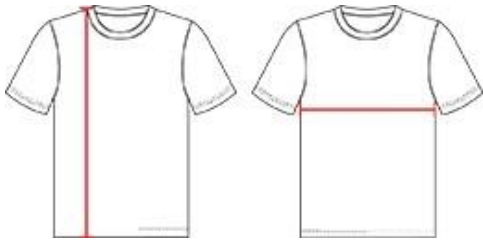

# # 417600 MEN'S STRIKERTEE

- Badger heat seal logo on left sleeve
- Contrasting mesh fabric front and back sleeve and collar inserts
- Self-fabric collar
- Badger Sport paneled shoulder for maximum movement
- 100% polyester moisture management/antimicrobial performance fabric
- Double-needle hem
- 100% Polyester Arrow mesh fabric vented back for breathability

## COLORS

## SPECIFICATIONS

	XS	S	M	L	XL	2XL	3XL	4XL
<b>Piece Weight</b> measured in pounds	0.36	0.36	0.36	0.36	0.36	0.36	0.36	0.36
<b>Spec Body Length</b> measured in inches	28	29	30	31	32	33	34	35
<b>Spec Chest Width</b> measured in inches	17	19	21	23	25	27	29	31
<b>Case Count</b> # of units per case	36	36	36	36	36	36	24	24

## HOWTOMEASURE

These product specifications reference a product's measurements.  
For sizing information and guidance, please reference our sizing charts.

**BODY LENGTH**

Measured on the front from the shoulder/neck intersection to the bottom of the garment.