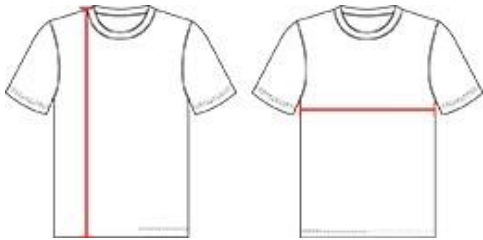

417800 MEN'S TONALBLENDPANELTEE

- Badger heat seal logo on left sleeve
- Self-fabric collar
- Badger Sport paneled shoulder for maximum movement
- 100% Polyester moisture management/antimicrobial performance fabric
- Sublimated sleeves and side panels
- Double-needle hem

COLORS

SPECIFICATIONS

	XS	S	M	L	XL	2XL	3XL	4XL
Piece Weight measured in pounds	0.36	0.36	0.36	0.36	0.36	0.36	0.36	0.36
Spec Body Length measured in inches	28	29	30	31	32	33	34	35
Spec Chest Width measured in inches	17	19	21	23	25	27	29	31
Case Count # of units per case	36	36	36	36	36	36	24	24

HOWTOMEASURE

These product specifications reference a product's measurements.
For sizing information and guidance, please reference our sizing charts.

BODY LENGTH

Measured on the front from the shoulder/neck intersection to the bottom of the garment.

CHEST WIDTH

Measured across the chest, 1" below the armhole seam.