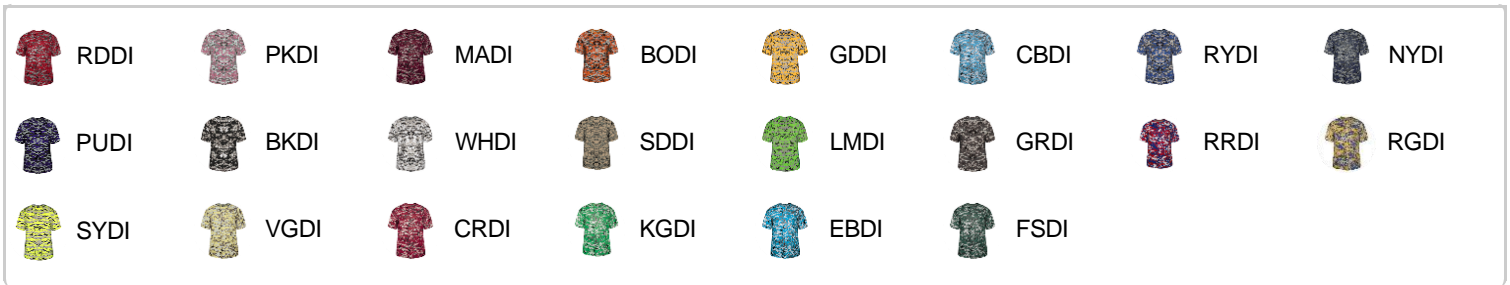

418000 MEN'S DIGITALTEE

- Badger heat seal logo on left sleeve
- Self-fabric collar
- Badger Sport paneled shoulder for maximum movement
- Double-needle hem
- 100% Sublimated Polyester moisture management/antimicrobial fabric

COLORS

SPECIFICATIONS

	XS	S	M	L	XL	2XL	3XL	4XL
Piece Weight measured in pounds	0.36	0.36	0.36	0.36	0.36	0.36	0.36	0.36
Spec Body Length measured in inches	28	29	30	31	32	33	34	35
Spec Chest Width measured in inches	17	19	21	23	25	27	29	31
Case Count # of units per case	36	36	36	36	36	36	24	24