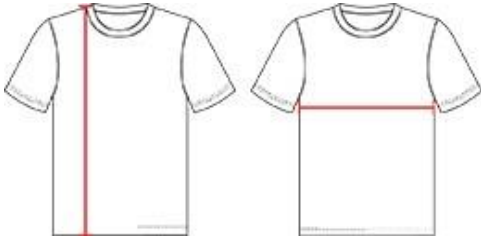

418000 MEN'S DIGITALTEE

- Badger heat seal logo on left sleeve
- Self-fabric collar
- Badger Sport paneled shoulder for maximum movement
- Double-needle hem
- 100% Sublimated Polyester moisture management/antimicrobial fabric

COLORS

SPECIFICATIONS

	XS	S	M	L	XL	2XL	3XL	4XL
Piece Weight measured in pounds	0.36	0.36	0.36	0.36	0.36	0.36	0.36	0.36
Spec Body Length measured in inches	28	29	30	31	32	33	34	35
Spec Chest Width measured in inches	17	19	21	23	25	27	29	31
Case Count # of units per case	36	36	36	36	36	36	24	24

HOWTOMEASURE

These product specifications reference a product's measurements.
For sizing information and guidance, please reference our sizing charts.

BODY LENGTH

Measured on the front from the shoulder/neck intersection to the bottom of the garment.

CHEST WIDTH

Measured across the chest, 1" below the armhole seam.