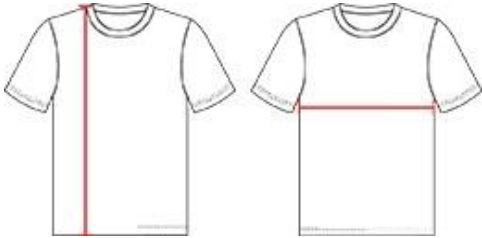

41810 0 MEN'S CAMOTEE

- Badger heat seal logo on left sleeve
- Self-fabric collar
- Badger Sport paneled shoulder for maximum movement
- Double-needle hem
- 100% Sublimated Polyester moisture management/antimicrobial fabric

COLORS

SPECIFICATIONS

	XS	S	M	L	XL	2XL	3XL	4XL
Piece Weight measured in pounds	0.36	0.36	0.36	0.36	0.36	0.36	0.36	0.36
Spec Body Length measured in inches	28	29	30	31	32	33	34	35
Spec Chest Width measured in inches	17	19	21	23	25	27	29	31
Case Count # of units per case	36	36	36	36	36	36	24	24

HOWTOMEASURE

These product specifications reference a product's measurements.
For sizing information and guidance, please reference our sizing charts.

BODY LENGTH

Measured on the front from the shoulder/neck intersection to the bottom of the garment.

CHEST WIDTH

Measured across the chest, 1" below the armhole seam.