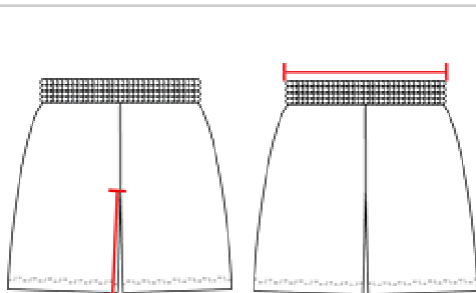

418900 MEN'S DIGITALPANELSHORT

- Badger heat seal logo on left hip
- Sublimated digital side inserts
- 100% Polyester moisture management/antimicrobial performance fabric
- 2" Covered elastic waistband and drawcord
- Double-needle hem
- Two deep side pockets
- 10" inseam

COLORS

SPECIFICATIONS

	S	M	L	XL	2XL	3XL	4XL
Piece Weight measured in pounds	0.48	0.48	0.48	0.48	0.48	0.48	0.48
Waist Relaxed Measured in inches	14 ¼	15 ¼	16 ¼	17 ¼	18 ¼	19 ¼	20 ¼
Spec Inseam measured in inches	10	10	10	10	10	10	10
Case Count # of units per case	36	36	36	36	36	24	24

HOWTOMEASURE

These product specifications reference a product's measurements. For sizing information and guidance, please reference our sizing charts.

INSEAM

Measured from crotch point to bottom leg opening.

WAIST WIDTH

Measured across the top of the waist opening.