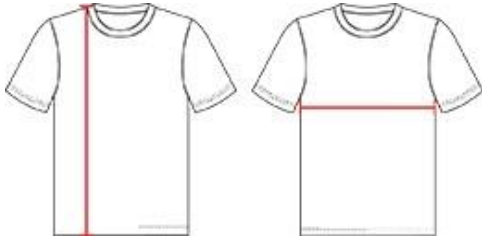

41910 0 MEN'S BLENDTEE

- Badger heat seal logo on left sleeve
- Self-fabric collar
- Badger Sport paneled shoulder for maximum movement
- Double-needle hem
- 100% Sublimated Polyester moisture management/antimicrobial fabric

COLORS

SPECIFICATIONS

	XS	S	M	L	XL	2XL	3XL	4XL
Piece Weight measured in pounds	0.36	0.36	0.36	0.36	0.36	0.36	0.36	0.36
Spec Body Length measured in inches	28	29	30	31	32	33	34	35
Spec Chest Width measured in inches	17	19	21	23	25	27	29	31
Case Count # of units per case	36	36	36	36	36	36	24	24

HOWTOMEASURE

These product specifications reference a product's measurements.
For sizing information and guidance, please reference our sizing charts.

BODY LENGTH

Measured on the front from the shoulder/neck intersection to the bottom of the garment.

CHEST WIDTH

Measured across the chest, 1" below the armhole seam.