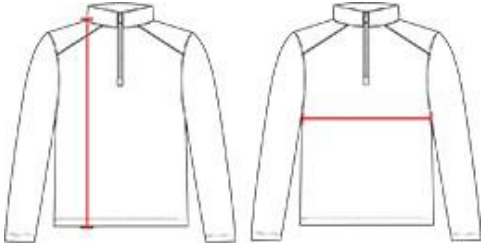

419200 MEN'S BLEND1/4ZIP

- Badger heat seal logo on left sleeve
- Badger Sport paneled shoulder for maximum movement
- Double-needle hem
- 100% Sublimated Polyester moisture management/antimicrobial fabric
- Self-fabric collar with 8" locking zipper

COLORS

SPECIFICATIONS

	XS	S	M	L	XL	2XL	3XL	4XL
Piece Weight measured in pounds	0.36	0.36	0.36	0.36	0.36	0.36	0.36	0.36
Spec Body Length measured in inches	26	27	28	29	30	31	32	33
Spec Chest Width measured in inches	18	19	21	23	25	27	29	31
Case Count # of units per case	36	36	36	36	36	36	24	24

HOWTOMEASURE

These product specifications reference a product's measurements.
For sizing information and guidance, please reference our sizing charts.

BODY LENGTH

Measured on the front from the shoulder/neck intersection to the bottom of the garment.