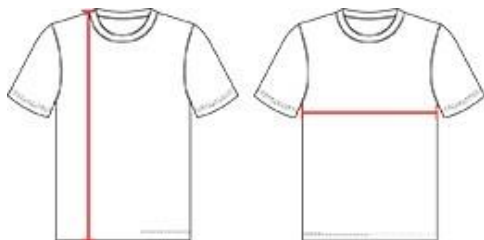

#420500 MEN'S OMBREHOODTEE

- 100% Polyester moisture management/antimicrobial performance fabric
- Sublimated front and back body and hood
- Badger sport shoulder for maximum movement
- Self-fabric hood with drawcord
- Double-needle hem
- Badger heat seal logo on left sleeve

COLORS

SPECIFICATIONS

	XS	S	M	L	XL	2XL	3XL	4XL
Piece Weight measured in pounds	0.00	0.00	0.00	0.00	0.00	0.00	0.00	0.00
Body Length Measured in inches	27 ½	28 ½	29 ½	30 ½	31 ½	32 ½	33 ½	34 ½
Chest Width Measured in inches	18	19	21	23	25	27	29	31
Case Count # of units per case	36	36	36	36	36	36	24	24

HOWTOMEASURE

These product specifications reference a product's measurements. For sizing information and guidance, please reference our sizing charts.

BODYLENGTH

Measured on the front from the shoulder/neck intersection to the bottom of the garment.

CHESTWIDTH

Measured across the chest, 1" below the armhole seam.