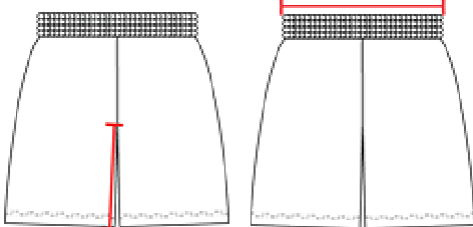

#420600 MEN'S OMBRESHORT

- 100% Sublimated Polyester moisture management/ antimicrobial performance fabric
- Athletic cut & superior mt
- Double-needle hem
- 2 inches Covered elastic waistband & drawcord
- Badger heat seal logo on left hip

COLORS

SPECIFICATIONS

	XS	S	M	L	XL	2XL	3XL	4XL
Piece Weight measured in pounds	0.00	0.00	0.00	0.00	0.00	0.00	0.00	0.00
Waist Relaxed Measured in inches	13 ¼	14 ¼	15 ¼	16 ¼	17 ¼	18 ¼	19 ¼	20 ¼
Inseam Measured in inches	7	7	7	7	7	7	7	7
Case Count # of units per case	36	36	36	36	36	36	24	24

HOWTOMEASURE

These product specifications reference a product's measurements. For sizing information and guidance, please reference our sizing charts.

INSEAM

Measured from crotch point to bottom leg opening.

WAIST WIDTH

Measured across the top of the waist opening.