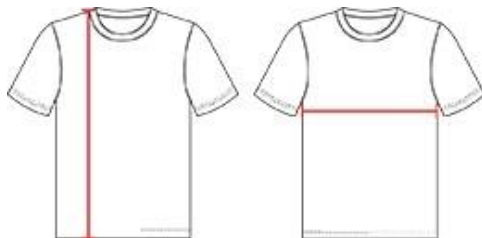

#420700 WOMEN'S OMBREWOMEN'SV-NECKTEE

- 100% Sublimated Polyester moisture management/ antimicrobial performance fabric
- Badger Sport paneled shoulder for maximum movement
- Self-fabric collar
- Double-needle hem
- Badger heat seal logo on left sleeve

COLORS

SPECIFICATIONS

	XS	S	M	L	XL	2XL
Piece Weight measured in pounds	0.00	0.00	0.00	0.00	0.00	0.00
Spec Body Length measured in inches	25	26	27	28	29	30
Spec Chest Width measured in inches	16	17 ½	19	21	23	25
Case Count # of units per case	36	36	36	36	36	36

HOWTOMEASURE

These product specifications reference a product's measurements. For sizing information and guidance, please reference our sizing charts.

BODY LENGTH

Measured on the front from the shoulder/neck intersection to the bottom of the garment.

CHEST WIDTH

Measured across the chest, 1" below the armhole seam.