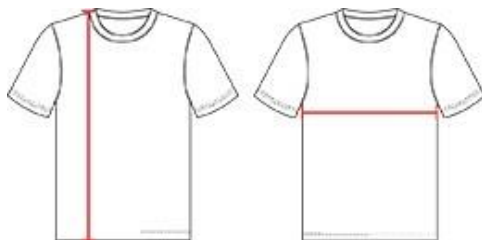

#420800 WOMEN'S OMBREWOMEN'SHOODTEE

- 100% Sublimated Polyester moisture management/ antimicrobial performance fabric
- Badger Sport paneled shoulder for maximum movement
- Self-fabric collar
- Thumbholes in sleeves
- Double-needle hem
- Badger heat seal logo on left sleeve

COLORS

SPECIFICATIONS

	XS	S	M	L	XL	2XL
Piece Weight measured in pounds	0.00	0.00	0.00	0.00	0.00	0.00
Spec Body Length measured in inches	25	26	27	28	29	30
Spec Chest Width measured in inches	16 ½	17 ½	19	21	23	25
Case Count # of units per case	36	36	36	36	36	36

HOWTOMEASURE

These product specifications reference a product's measurements. For sizing information and guidance, please reference our sizing charts.

BODY LENGTH

Measured on the front from the shoulder/neck intersection to the bottom of the garment.

CHEST WIDTH

Measured across the chest, 1" below the armhole seam.