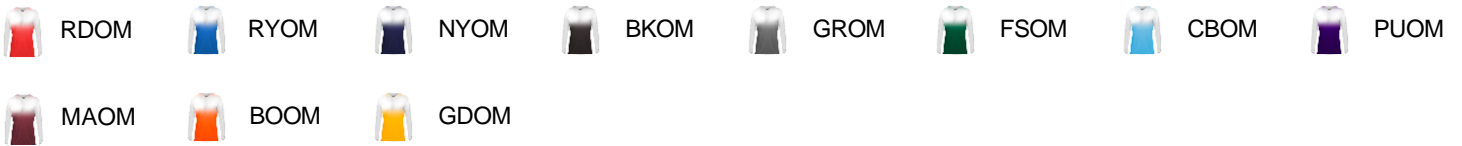

#420800 WOMEN'S OMBREWOMEN'SHOODTEE

- 100% Sublimated Polyester moisture management/ antimicrobial performance fabric
- Badger Sport paneled shoulder for maximum movement
- Self-fabric collar
- Thumbholes in sleeves
- Double-needle hem
- Badger heat seal logo on left sleeve

COLORS

SPECIFICATIONS

	XS	S	M	L	XL	2XL
Piece Weight measured in pounds	0.00	0.00	0.00	0.00	0.00	0.00
Spec Body Length measured in inches	25	26	27	28	29	30
Spec Chest Width measured in inches	16 ½	17 ½	19	21	23	25
Case Count # of units per case	36	36	36	36	36	36