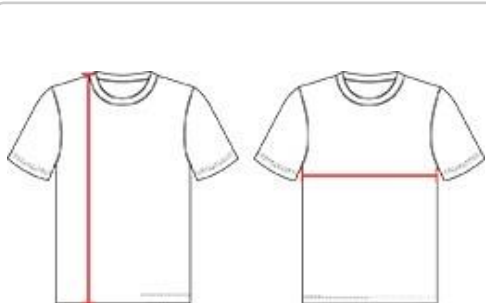

#420900 MEN'S REVERSEOMBRETEE

- 100% Sublimated Polyester moisture management/ antimicrobial performance fabric
- Badger Sport paneled shoulder for maximum movement
- Self-fabric collar
- Double-needle hem
- Badger heat seal logo on left sleeve

COLORS

SPECIFICATIONS

	XS	S	M	L	XL	2XL	3XL	4XL
Piece Weight measured in pounds	0.36	0.36	0.36	0.36	0.36	0.36	0.36	0.36
Body Length Measured in inches	27 ½	28 ½	29 ½	30 ½	31 ½	32 ½	33 ½	34 ½
Chest Width Measured in inches	17	19	21	23	25	27	29	31
Case Count # of units per case	36	36	36	36	36	36	24	24

HOWTOMEASURE

These product specifications reference a product's measurements. For sizing information and guidance, please reference our sizing charts.

BODYLENGTH

Measured on the front from the shoulder/neck intersection to the bottom of the garment.

CHEST WIDTH

Measured across the chest, 1" below the armhole seam.