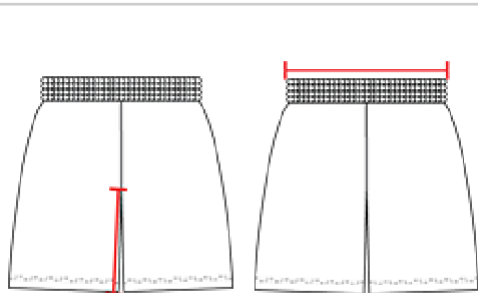

422100 MEN'S HEX2.0SHORT

- 100% Sublimated Polyester moisture management/ antimicrobial performance fabric
- Athletic cut & superior mt
- 2" covered elastic waistband & drawcord
- Two deep side seam pockets
- Double-needle hem
- Badger heat seal logo on left hip

COLORS

SPECIFICATIONS

	XS	S	M	L	XL	2XL	3XL	4XL
Piece Weight measured in pounds	0.00	0.00	0.00	0.00	0.00	0.00	0.00	0.00
Waist Relaxed Measured in inches	13 ¼	14 ¼	15 ¼	16 ¼	17 ¼	18 ¼	19 ¼	20 ¼
Inseam Measured in inches	7	7	7	7	7	7	7	7
Case Count # of units per case	1	1	1	1	1	1	1	1

HOWTOMEASURE

These product specifications reference a product's measurements. For sizing information and guidance, please reference our sizing charts.

INSEAM

Measured from crotch point to bottom leg opening.

WAIST WIDTH

Measured across the top of the waist opening.