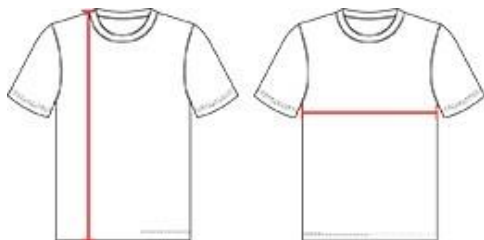

422400 MEN'S HEXLONGSLEEVE TEE

- 100% Sublimated Polyester moisture management/ antimicrobial performance fabric
- Badger sport shoulder for maximum movement
- Self-fabric collar
- Double-needle hem
- Badger heat seal logo on left sleeve

COLORS

SPECIFICATIONS

	XS	S	M	L	XL	2XL	3XL	4XL
Piece Weight measured in pounds	0.00	0.00	0.00	0.00	0.00	0.00	0.00	0.00
Body Length Measured in inches	27 ½	28 ½	29 ½	30 ½	31 ½	32 ½	33 ½	34 ½
Chest Width Measured in inches	17	19	21	23	25	27	29	31
Case Count # of units per case	1	1	1	1	1	1	1	1

HOW TO MEASURE

These product specifications reference a product's measurements. For sizing information and guidance, please reference our sizing charts.

BODY LENGTH

Measured on the front from the shoulder/neck intersection to the bottom of the garment.

CHEST WIDTH

Measured across the chest, 1" below the armhole seam.