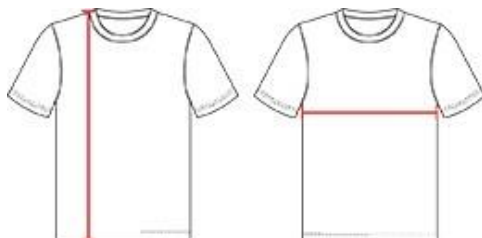

423500 MEN'S BREAKOUTHOODTEE

- 100% Polyester moisture management/antimicrobial performance fabric
- Contrast textured shoulder and sleeves
- Badger Sport paneled shoulder for maximum movement
- Self-fabric hood
- Double-needle hem
- Badger heat seal logo on left sleeve

COLORS

SPECIFICATIONS

	XS	S	M	L	XL	2XL	3XL	4XL
Piece Weight measured in pounds	0.00	0.00	0.00	0.00	0.00	0.00	0.00	0.00
Body Length Measured in inches	27 ½	28 ½	29 ½	30 ½	31 ½	32 ½	33 ½	34 ½
Chest Width Measured in inches	17	19	21	23	25	27	29	31
Case Count # of units per case	1	1	1	1	1	1	1	1

HOWTOMEASURE

These product specifications reference a product's measurements. For sizing information and guidance, please reference our sizing charts.

BODYLENGTH

Measured on the front from the shoulder/neck intersection to the bottom of the garment.

CHESTWIDTH

Measured across the chest, 1" below the armhole seam.