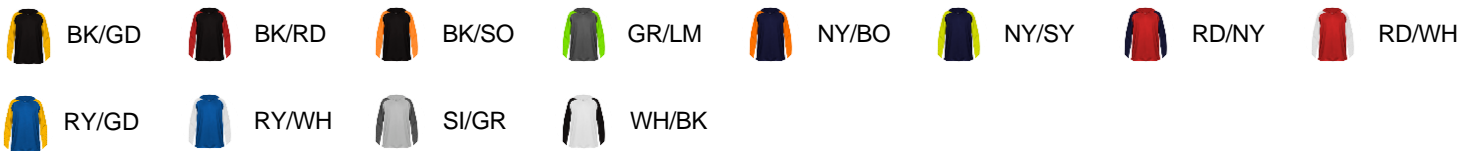

423500 MEN'S BREAKOUTHOODTEE

- 100% Polyester moisture management/antimicrobial performance fabric
- Contrast textured shoulder and sleeves
- Badger Sport paneled shoulder for maximum movement
- Self-fabric hood
- Double-needle hem
- Badger heat seal logo on left sleeve

COLORS

SPECIFICATIONS

	XS	S	M	L	XL	2XL	3XL	4XL
Piece Weight measured in pounds	0.00	0.00	0.00	0.00	0.00	0.00	0.00	0.00
Body Length Measured in inches	27 ½	28 ½	29 ½	30 ½	31 ½	32 ½	33 ½	34 ½
Chest Width Measured in inches	17	19	21	23	25	27	29	31
Case Count # of units per case	1	1	1	1	1	1	1	1