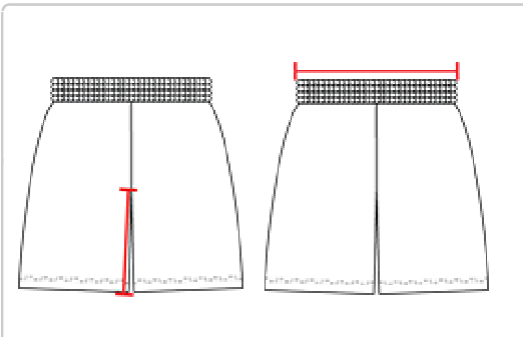

426700 MEN'S SWEATLESSSHORT

- 100% Polyester moisture management/ antimicrobial performance fabric
- 50% Cotton/50% Polyester loop terry insert for ultimate sweat absorption
- Contrasting colors
- Double-needle hem
- Badger Sport heat seal logo on left hip

COLORS

SPECIFICATIONS

	XS	S	M	L	XL	2XL	3XL	4XL
Piece Weight measured in pounds	0.00	0.00	0.00	0.00	0.00	0.00	0.00	0.00
Waist Relaxed Measure in inches	13 ¼	14 ¼	15 ¼	16 ¼	17 ¼	18 ¼	19 ¼	20 ¼
Inseam Measured in inches	5	5	5	5	5	5	5	5
Case Count # of units per case	36	36	36	36	36	36	24	24

HOWTOMEASURE

These product specifications reference a product's measurements. For sizing information and guidance, please reference our sizing charts.

INSEAM

Measured from crotch point to bottom leg opening.

WAIST WIDTH

Measured across the top of the waist opening.