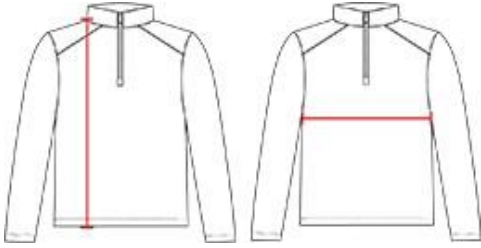

428000 MEN'S 1/4 ZIPLIGHTWEIGHTPULLOVER

- Badger Sport paneled shoulder for maximum movement
- Paneled sleeve
- 94% Polyester / 6% Spandex moisture management/antimicrobial performance fabric
- Embroidered badger logo on left sleeve
- Self-fabric collar with 8" locking zipper

COLORS

SPECIFICATIONS

	XS	S	M	L	XL	2XL	3XL	4XL
Piece Weight measured in pounds	0.36	0.36	0.36	0.36	0.36	0.36	0.36	0.36
Spec Body Length measured in inches	26	27	28	29	30	31	32	33
Spec Chest Width measured in inches	16	17	19	21	23	25	27	29
Case Count # of units per case	36	36	36	36	36	36	24	24

HOWTOMEASURE

These product specifications reference a product's measurements.
For sizing information and guidance, please reference our sizing charts.

BODY LENGTH

Measured on the front from the shoulder/neck intersection to the bottom of the garment.