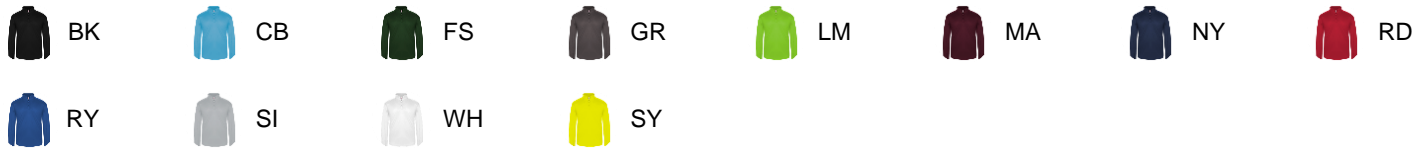

428000 MEN'S 1/4 ZIPLIGHTWEIGHTPULLOVER

- Badger Sport paneled shoulder for maximum movement
- Paneled sleeve
- 94% Polyester / 6% Spandex moisture management/antimicrobial performance fabric
- Embroidered badger logo on left sleeve
- Self-fabric collar with 8" locking zipper

COLORS

SPECIFICATIONS

	XS	S	M	L	XL	2XL	3XL	4XL
Piece Weight measured in pounds	0.36	0.36	0.36	0.36	0.36	0.36	0.36	0.36
Spec Body Length measured in inches	26	27	28	29	30	31	32	33
Spec Chest Width measured in inches	16	17	19	21	23	25	27	29
Case Count # of units per case	36	36	36	36	36	36	24	24