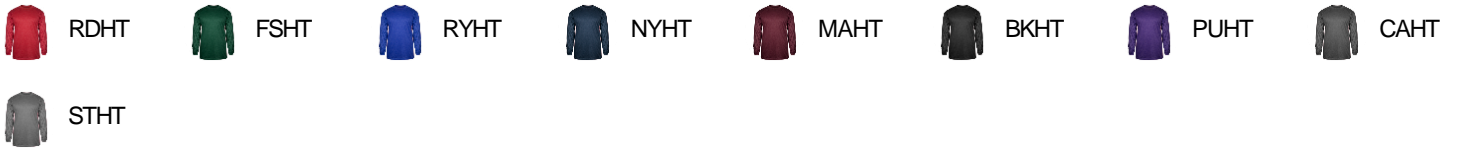

#430400 MEN'S PROHEATHERL/STEE

- Badger heat seal logo on left sleeve
- 100% Heathered Polyester moisture management fabric
- Badger Sport paneled shoulder for maximum movement
- Double-needle hem
- Self-fabric collar and cuffs

COLORS

SPECIFICATIONS

	S	M	L	XL	2XL	3XL	4XL
Piece Weight measured in pounds	0.36	0.36	0.36	0.36	0.36	0.36	0.36
Spec Body Length measured in inches	29 1/2	30 1/2	31 1/2	32 1/2	33 1/2	34 1/2	35 1/2
Spec Chest Width measured in inches	19	21	23	25	27	29	31
Case Count # of units per case	36	36	36	36	36	24	24