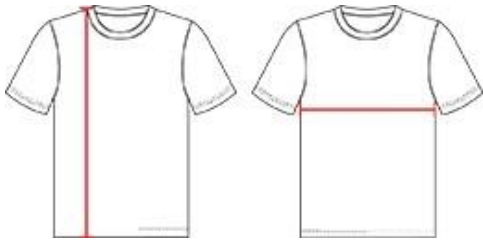

434100 MEN'S SPORTHEATHERTEE

- Badger heat seal logo on left sleeve
- Self-fabric collar
- 100% Heathered Polyester moisture management fabric
- Badger Sport paneled shoulder for maximum movement
- Double-needle hem
- Solid sport shoulder and sleeves

COLORS

SPECIFICATIONS

	XS	S	M	L	XL	2XL	3XL	4XL
Piece Weight measured in pounds	0.36	0.36	0.36	0.36	0.36	0.36	0.36	0.36
Spec Body Length measured in inches	28	29	30	31	32	33	34	35
Spec Chest Width measured in inches	17	19	21	23	25	27	29	31
Case Count # of units per case	36	36	36	36	36	36	24	24

HOWTOMEASURE

These product specifications reference a product's measurements.
For sizing information and guidance, please reference our sizing charts.

BODY LENGTH

Measured on the front from the shoulder/neck intersection to the bottom of the garment.

CHEST WIDTH

Measured across the chest, 1" below the armhole seam.