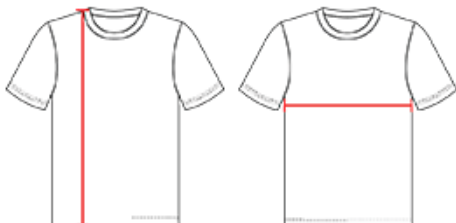

460500 MEN'S PRO-COMPRESSION L/SCREW

- Badger heat seal logo on left sleeve
- 83% Polyester/17% Spandex moisture management fabric
- Self-fabric collar
- Stretch body mt
- Double-needle hem

COLORS

SPECIFICATIONS

	S	M	L	XL	2XL	3XL
Piece Weight measured in pounds	0.36	0.36	0.36	0.36	0.36	0.36
Spec Body Length measured in inches	24 1/2	25 1/2	26 1/2	27 1/2	28 1/2	29 1/2
Spec Chest Width measured in inches	14 1/2	16	17 1/2	19	20 1/2	22
Case Count # of units per case	36	36	36	36	36	24

HOW TO MEASURE

These product specifications reference a product's measurements. For sizing information and guidance, please reference our sizing charts.

BODY LENGTH

Measured from the top of the shoulder to bottom of the back.

CHEST WIDTH

Measured across the chest at its fullest part while laid flat.