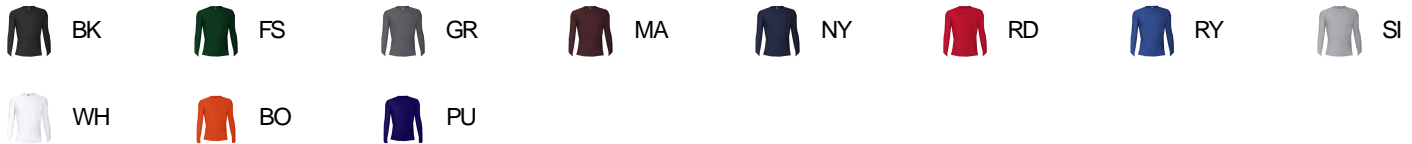

460500 MEN'S PRO-COMPRESSION L/SCREW

- Badger heat seal logo on left sleeve
- 83% Polyester/17% Spandex moisture management fabric
- Self-fabric collar
- Stretch body mt
- Double-needle hem

COLORS

SPECIFICATIONS

	S	M	L	XL	2XL	3XL
Piece Weight measured in pounds	0.36	0.36	0.36	0.36	0.36	0.36
Spec Body Length measured in inches	24 1/2	25 1/2	26 1/2	27 1/2	28 1/2	29 1/2
Spec Chest Width measured in inches	14 1/2	16	17 1/2	19	20 1/2	22
Case Count # of units per case	36	36	36	36	36	24