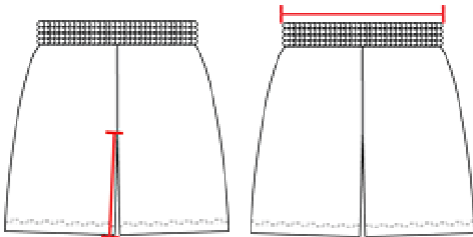

461100 MEN'S CALF LENGTH TIGHT

- 100% Polyester moisture management/antimicrobial performance fabric
- 2" Covered elastic waistband and drawcord
- Athletic cut and superior mt
- Badger heat seal logo on left hip
- Double-needle hem
- 5" Inseam

COLORS

BK

GR

WH

SPECIFICATIONS

	S	M	L	XL	2XL	3XL
Piece Weight measured in pounds	0.00	0.00	0.00	0.00	0.00	0.00
Waist Relaxed Measured in inches	10	11 ¼	12 ½	13 ¾	15	16 ¼
Inseam Measured in inches	18 1/2	18 3/4	19	19 1/4	19 1/2	19 3/4
Case Count # of units per case	1	1	1	1	1	1

HOWTOMEASURE

These product specifications reference a product's measurements. For sizing information and guidance, please reference our sizing charts.

INSEAM

Measured from crotch point to bottom leg opening.

WAIST WIDTH

Measured across the top of the waist opening.