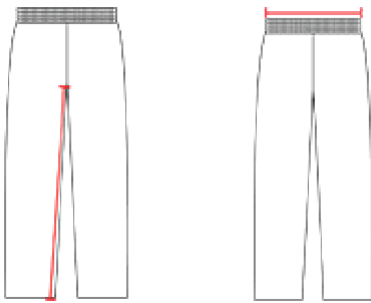

461700 WOMEN'S WOMEN'STIGHT

- Badger heat seal logo on left hip
- 3" Waistband
- Stretch Body Fit
- Three-needle hem
- 90% Polyester/10% Spandex moisture management fabric

COLORS

SPECIFICATIONS

	XS	S	M	L	XL	2XL
Piece Weight measured in pounds	0.48	0.48	0.48	0.48	0.48	0.48
Waist Relaxed measured in inches	11 ½	12 ½	13 ½	14 ½	15 ½	16 ½
Spec Inseam measured in inches	21	22	23	24	25	26
Case Count # of units per case	36	36	36	36	36	36

HOWTOMEASURE

These product specifications reference a product's measurements. For sizing information and guidance, please reference our sizing charts.

WAIST WIDTH

Measured across the top of the waist opening.

INSEAM

Measured from crotch point to bottom leg opening.